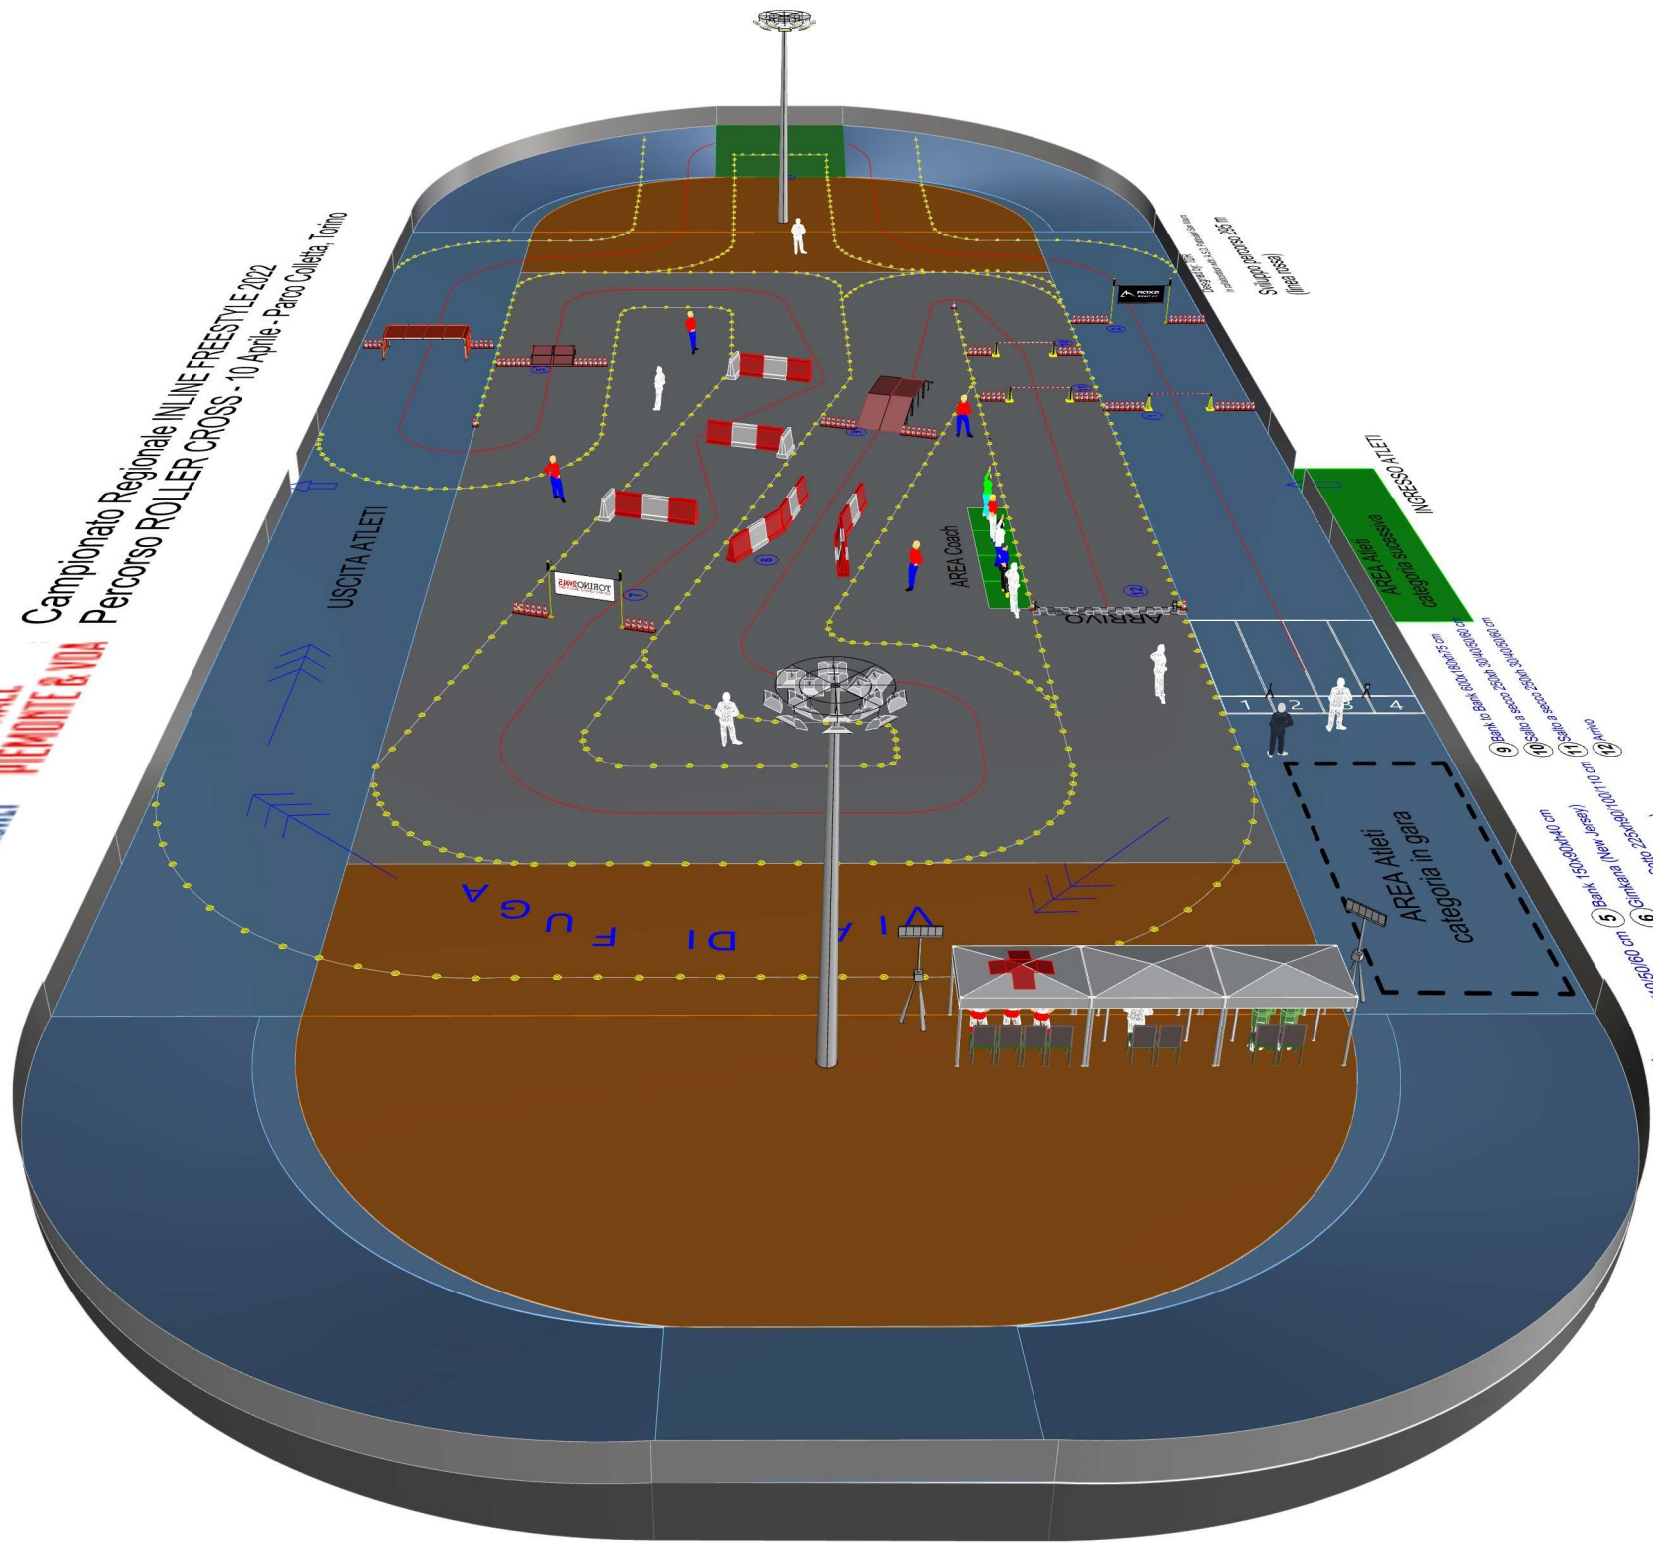

Campionato Regionale INLINE FREESTYLE 2022
Percorso ROLLER CROSS - 10 Aprile - Parco Colletta, Torino